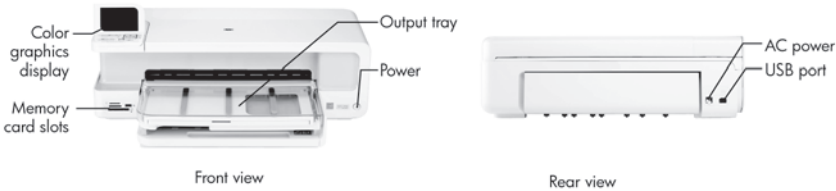

¹ Exact speed varies depending on the system configuration, software application and document complexity.

HP Photosmart B8550